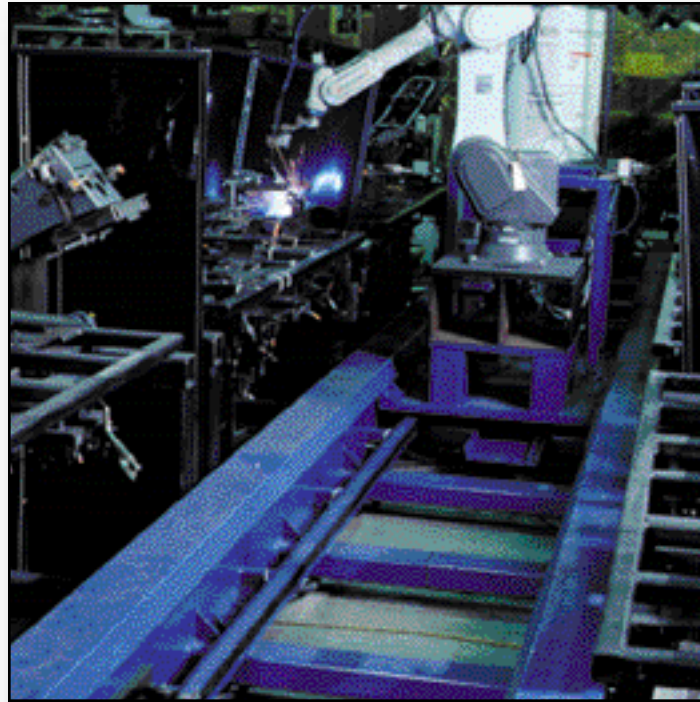

- Arc Welding
- Plasma Cutting
- Plasma Welding
- Material Removal
- Material Handling

**PANASONIC**

## **PRI ROBOTICS**

Panasonic and PRI Robotics have been partners since 1990. PRI Robotics is the largest systems integrator of Panasonic robots in North America with hundreds of installations. Panasonic Factory Automation provides technical support to its North American customers from its headquarters located in Franklin Park, Illinois.